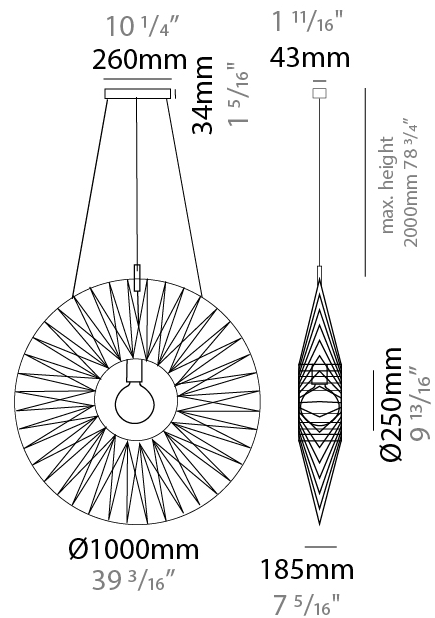

base number _____
Finish Options _____

1. To build a product code in our configurator select the specify button on the base model # product page
2. To build a manual product code on this datasheet choose from the options listed below in blue font and add the suffix to the base model #

GENERAL

Series: Bimba _____
Brand: Ole _____
Division: Design _____
Mounting Type: Suspension _____
Mounting Location: Ceiling _____
Subcategory: Pendant _____

PHYSICAL

Shape: Round _____
Diameter (mm): 1000 _____
Diameter (in): 39 ³/₈ _____
Width (mm): 185 _____
Width (in): 7 ⁵/₁₆ _____
Height (mm): 1000 _____
Height (in): 39 ³/₈ _____
Max. Overall Height (mm): 3000 _____
Max. Overall Height (in): 118 ¹/₈ _____
Light Distribution: Omnidirectional _____
Weight (kg): 6 _____
Weight (lbs): 13.23 _____
Fixture Finish: BEI / BLK / BLU / COG / DGN / GRY / MRN / MOC / MUS / OLV / SIL / STN / TER / WHI _____
Holder Finish: Matte Black _____
Fixture Material: Fabric Cord / Metal _____
Cable Details: 2000mm Cable _____
Upon Request: Other fabric cord colors available upon request (see downloadable finish chart)

ELECTRICAL

Number of Lamps: 1 _____
Lamp Type: LED Retrofit _____
Bulb Included: Bulb Not Included _____
Max. Wattage Per Lamp (W): 20 _____
Lamp Base: E26 _____
Input Voltage (V): 120 _____
Upon Request: 277Vac / GU24 _____

LED

OPTICAL

RATINGS AND CERTIFICATIONS

Certified By: Certified for North American Standards _____
IP rating: IP20 _____