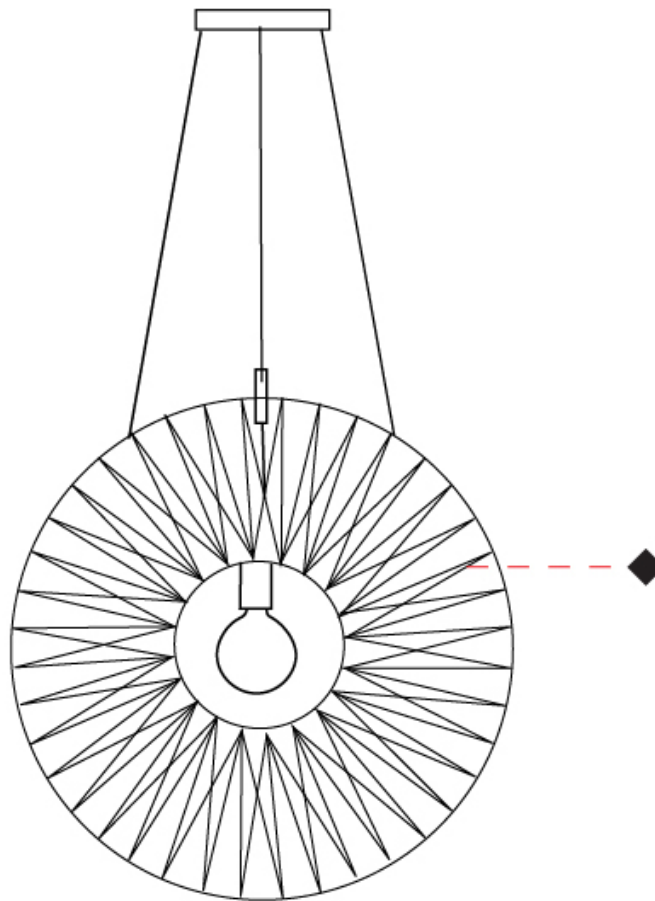

BIMBA SUSPENSION

D111109-

PROJECT _____

TYPE _____

SPECIFIER _____

QUANTITY _____

DATE _____

D